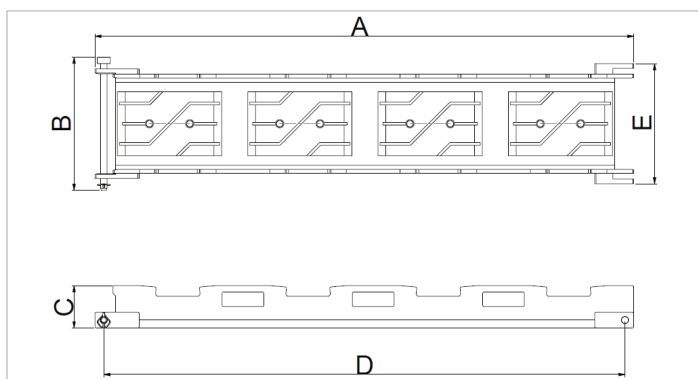

ST-S | Track

Specifications		
article number		101.001.829
model		ST-S
short description		Track
weight, ready for use	lb	352.7

Technical drawing dimensions		
dimension A	in	81.4
dimension B	in	20.1
dimension C	in	6.4
dimension D	in	78.7
dimension E	in	18.1